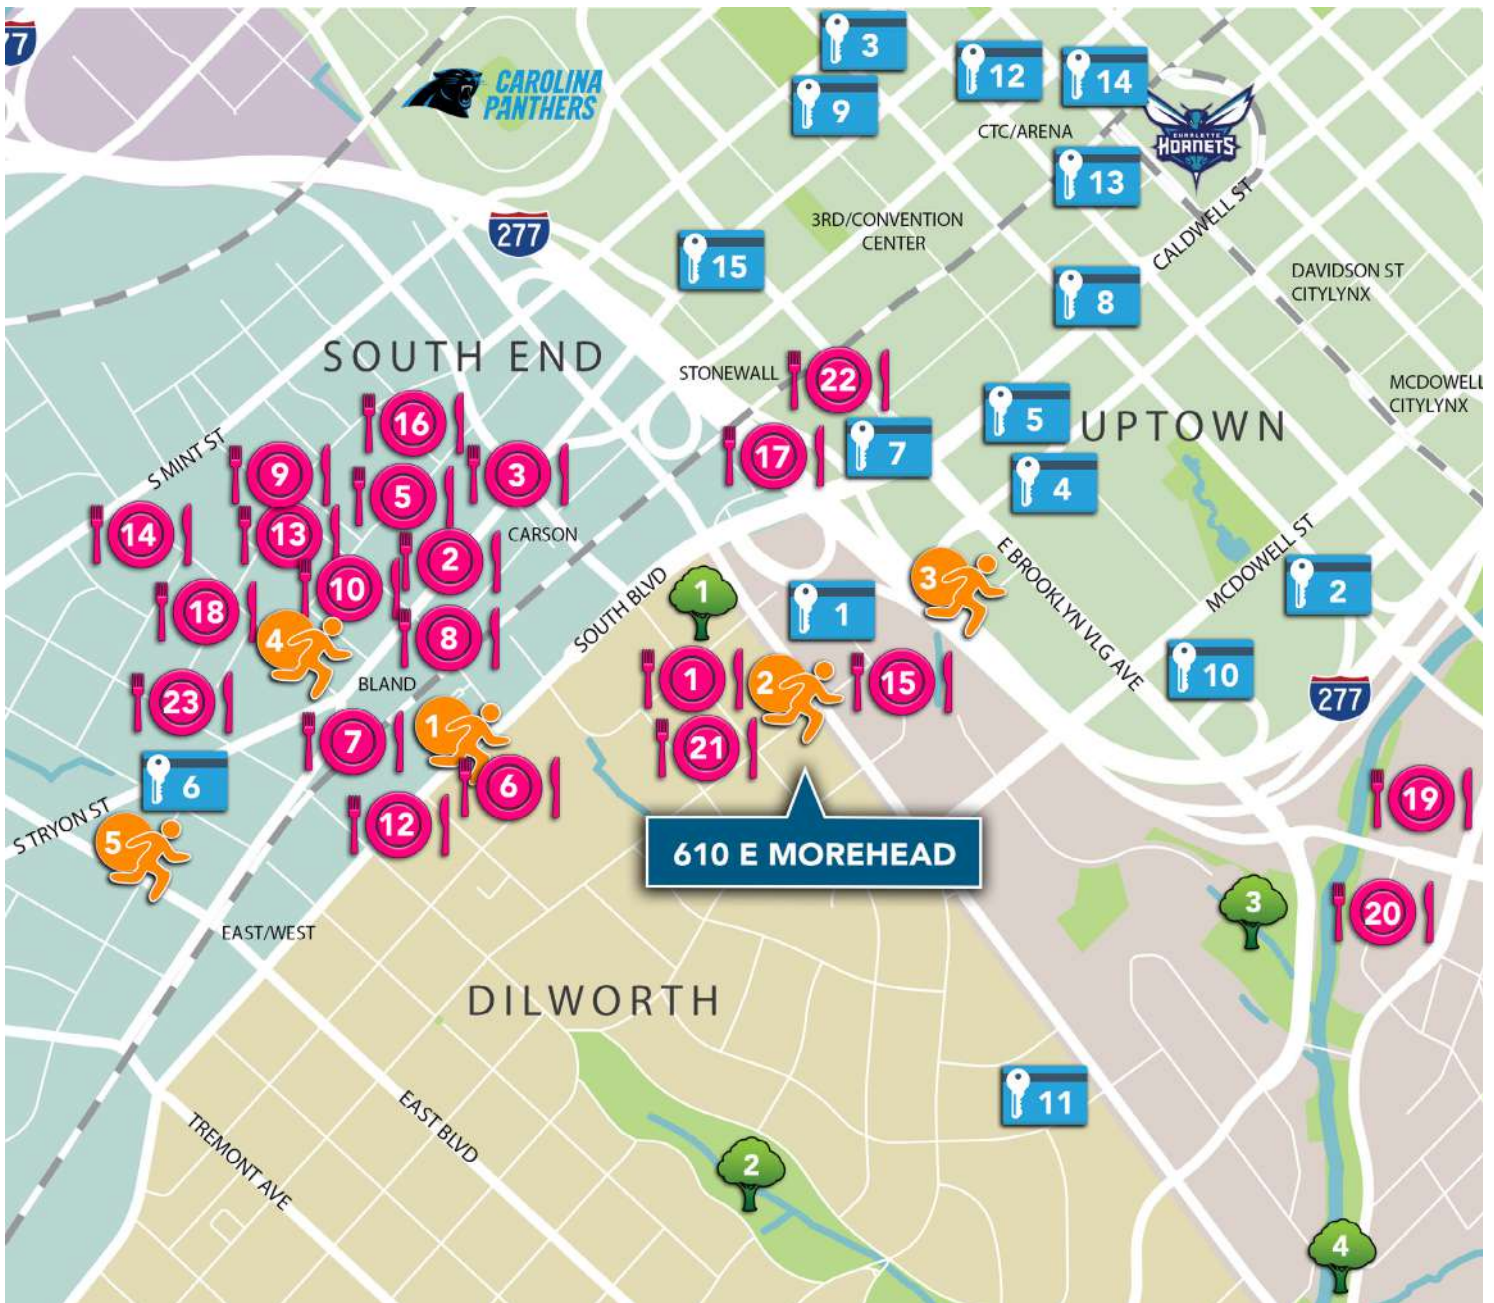

610 East Morehead

FIRST FLOOR
CHARLOTTE, NC 28202

±1,710 SF OFFICE FOR LEASE

- Full, first floor leasing opportunity within a boutique two story building along East Morehead Street
- Dedicated surface parking at 3.0 per 1,000SF with two access points and rear entrance into historic Dilworth and South End
- Situated in the heart of Charlotte's Midtown market, adjacent to Uptown, the Atrium Pearl District Campus and access to I-277/I-77
- Walkable to Carson Light Rail and numerous Midtown and South End restaurants and amenities

The corridor in Suite 101 is an egress corridor for Suite 100.

SURROUNDING AMENITIES

FOOD/BEVERAGE

- | | |
|---------------------------|-------------------|
| 1.) Capishe | 18.) STIR |
| 2.) Charlotte Beer Garden | 19.) Target |
| 3.) Culinary Dropout | 20.) Trader Joes |
| 4.) Dilworth Grill | 21.) Wildroots |
| 5.) Goodwurst | 22.) Whole Foods |
| 6.) Fire Station #2 | 23.) Wooden Robot |
| 7.) Flower Child | |
| 8.) Futo Buta | |
| 9.) Lincoln Street | |
| 10.) North Italia | |
| 11.) Queen City Grounds | |
| 12.) Rai Lay Thai | |
| 13.) Rhino Market | |
| 14.) Ruby Sunshine | |
| 15.) Saucy Brew Works | |
| 16.) Sixty Vines | |
| 17.) Starbucks | |

FITNESS

- 1.) BK Pilates
- 2.) F45 Training
- 3.) Hustle House
- 4.) Orangetheory
- 5.) Volofit

HOTELS

- 1.) Airbnb, Historic Boutique
- 2.) Fairfield Inn by Marriott
- 3.) Grand Bohemian Hotel
- 4.) Hampton Inn Uptown
- 5.) Hilton Garden Inn
- 6.) Holiday Inn Express & Suites - South End
- 7.) Home 2 Suites
- 8.) Hyatt Place Charlotte Downtown
- 9.) Kimpton at Romare Bearden
- 10.) Le Meridien Charlotte
- 11.) Morehead Inn
- 12.) Omni Charlotte Hotel
- 13.) Residence Inn at Trade & Tryon
- 14.) Ritz Carlton
- 15.) The Westin

PARKS & RECREATION

- 1.) Dowd YMCA
- 2.) Latta Park
- 3.) Pearl Street Park
- 4.) Little Sugar Creek Greenway