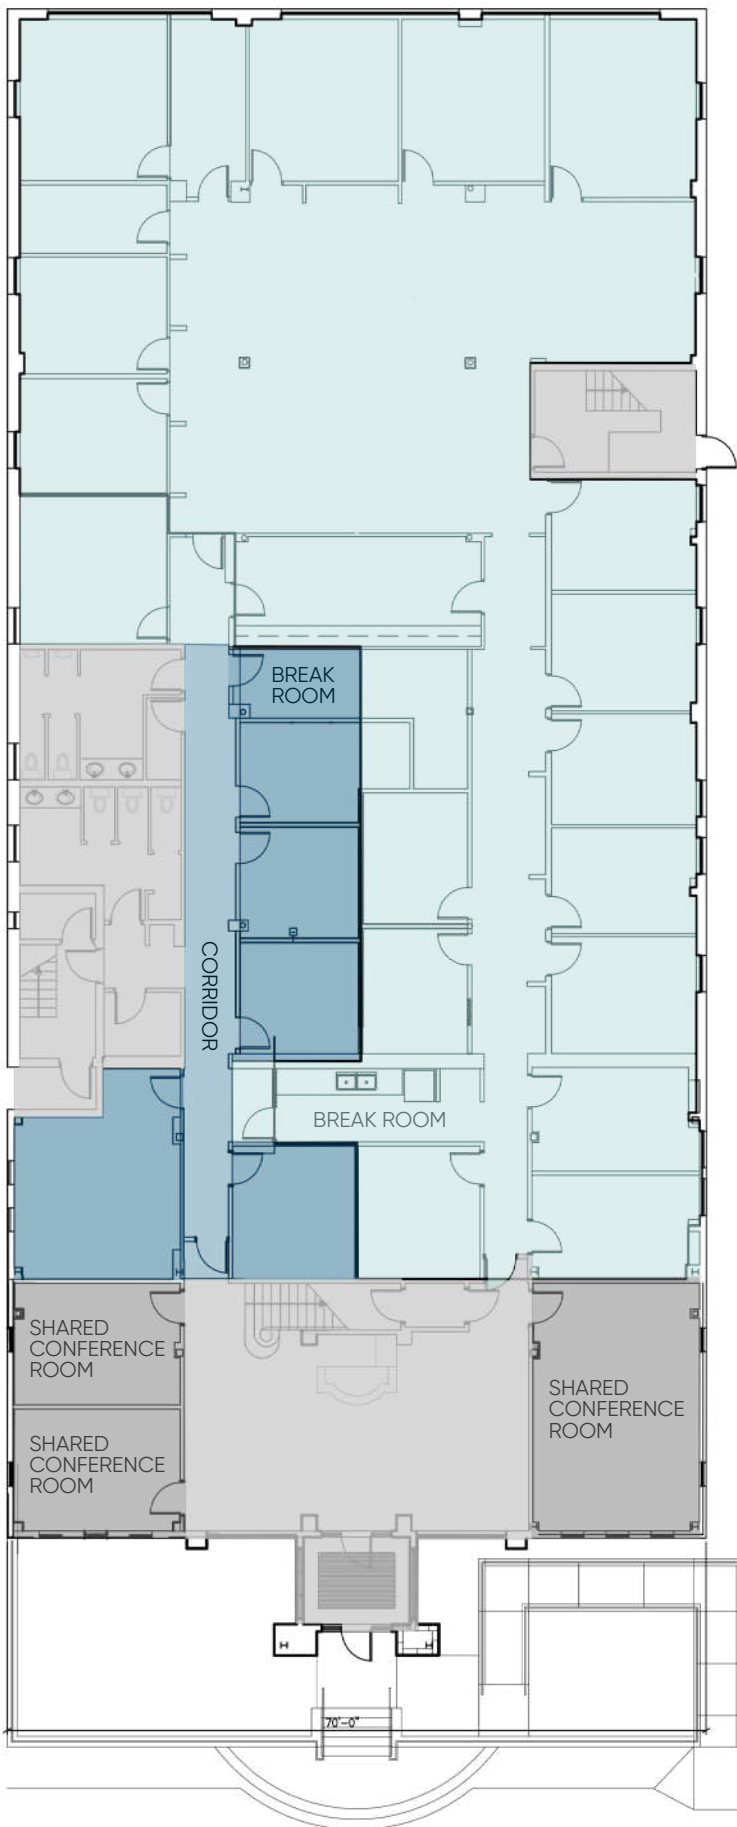

610 East Morehead

FIRST FLOOR
CHARLOTTE, NC 28202

±1,710 SF OFFICE FOR LEASE

- Full, first floor leasing opportunity within a boutique two story building along East Morehead Street
- Dedicated surface parking at 3.0 per 1,000SF with two access points and rear entrance into historic Dilworth and South End
- Situated in the heart of Charlotte's Midtown market, adjacent to Uptown, the Atrium Pearl District Campus and access to I-277/I-77
- Walkable to Carson Light Rail and numerous Midtown and South End restaurants and amenities

FOR MORE INFORMATION, CONTACT:

CLAIRE SHEALY

704.926.1409 (d) | claire@beacondevelopment.com

www.beacondevelopment.com

610 East Morehead

FIRST FLOOR
CHARLOTTE, NC 28202

FIRST FLOOR: ±1,710 RSF

Suite 101 1,710 RSF

The corridor in Suite 101 is an egress corridor for Suite 100.

SURROUNDING AMENITIES

FOOD/BEVERAGE

- | | |
|---------------------------|-------------------|
| 1.) Capishe | 18.) STIR |
| 2.) Charlotte Beer Garden | 19.) Target |
| 3.) Culinary Dropout | 20.) Trader Joes |
| 4.) Dilworth Grill | 21.) Wildroots |
| 5.) Goodwurst | 22.) Whole Foods |
| 6.) Fire Station #2 | 23.) Wooden Robot |
| 7.) Flower Child | |
| 8.) Futo Buta | |
| 9.) Lincoln Street | |
| 10.) North Italia | |
| 11.) Queen City Grounds | |
| 12.) Rai Lay Thai | |
| 13.) Rhino Market | |
| 14.) Ruby Sunshine | |
| 15.) Saucy Brew Works | |
| 16.) Sixty Vines | |
| 17.) Starbucks | |