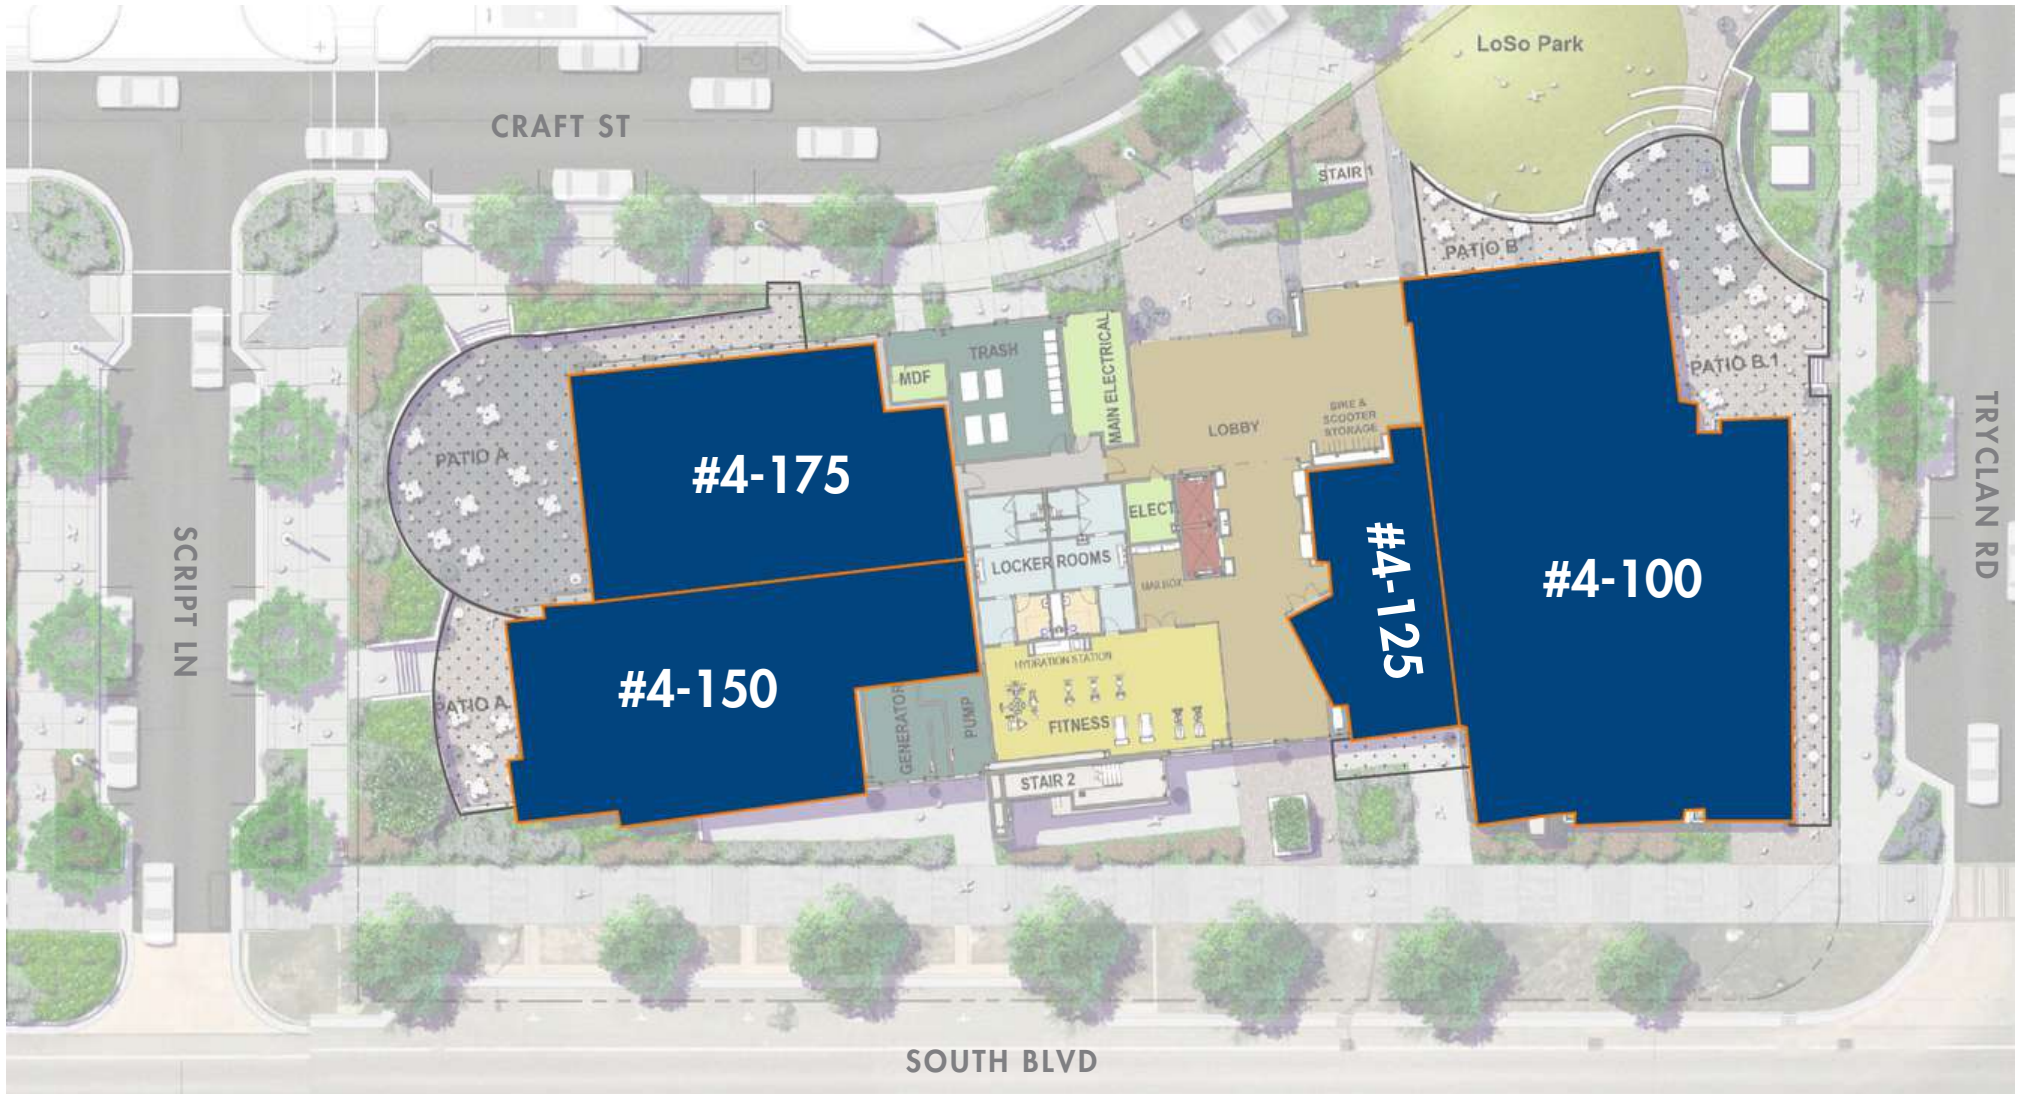

+/- 1M SF Office;
Phase I : 180K SF

+/- 28K SF
Retail

359
Apartments

Ample Green
Space

CHARLOTTE'S NEXT STOP IS HERE.

 <p>20 NEARBY BREWERIES + ENTERTAINMENT VENUES</p>	 <p>10 NEW RESTAURANTS</p>	 <p>1 MILLION SF PLANNED OFFICE SPACE</p>	 <p>5,000+ RESIDENTS</p>
--	--	---	--

SITE PLAN

● Available ● At Lease

STATION **3**

SUITE 3-175

2,624 sf
+ 1,400 sf patio

SUITE 3-150

3,918 sf
+ 200 sf patio

SUITE 3-125

3,001 sf

SUITE 3-100

4,131 sf
+ 3,200 sf patio
+ 1,030 sf terrace

● Available ● At Lease

STATION **4**

SUITE 4-175

3,592 sf
+ 2,289 sf patio

SUITE 4-150

3,867 sf
+ 648 sf patio

SUITE 4-125

1,539 sf
+ 163 sf patio

SUITE 4-100

7,660 sf
+ 2,625 sf patio

HANG HERE

EST. 2014
DOC PORTER'S
CRAFT SPIRITS • CHARLOTTE, NC

CROSSFIT MECKLENBURG