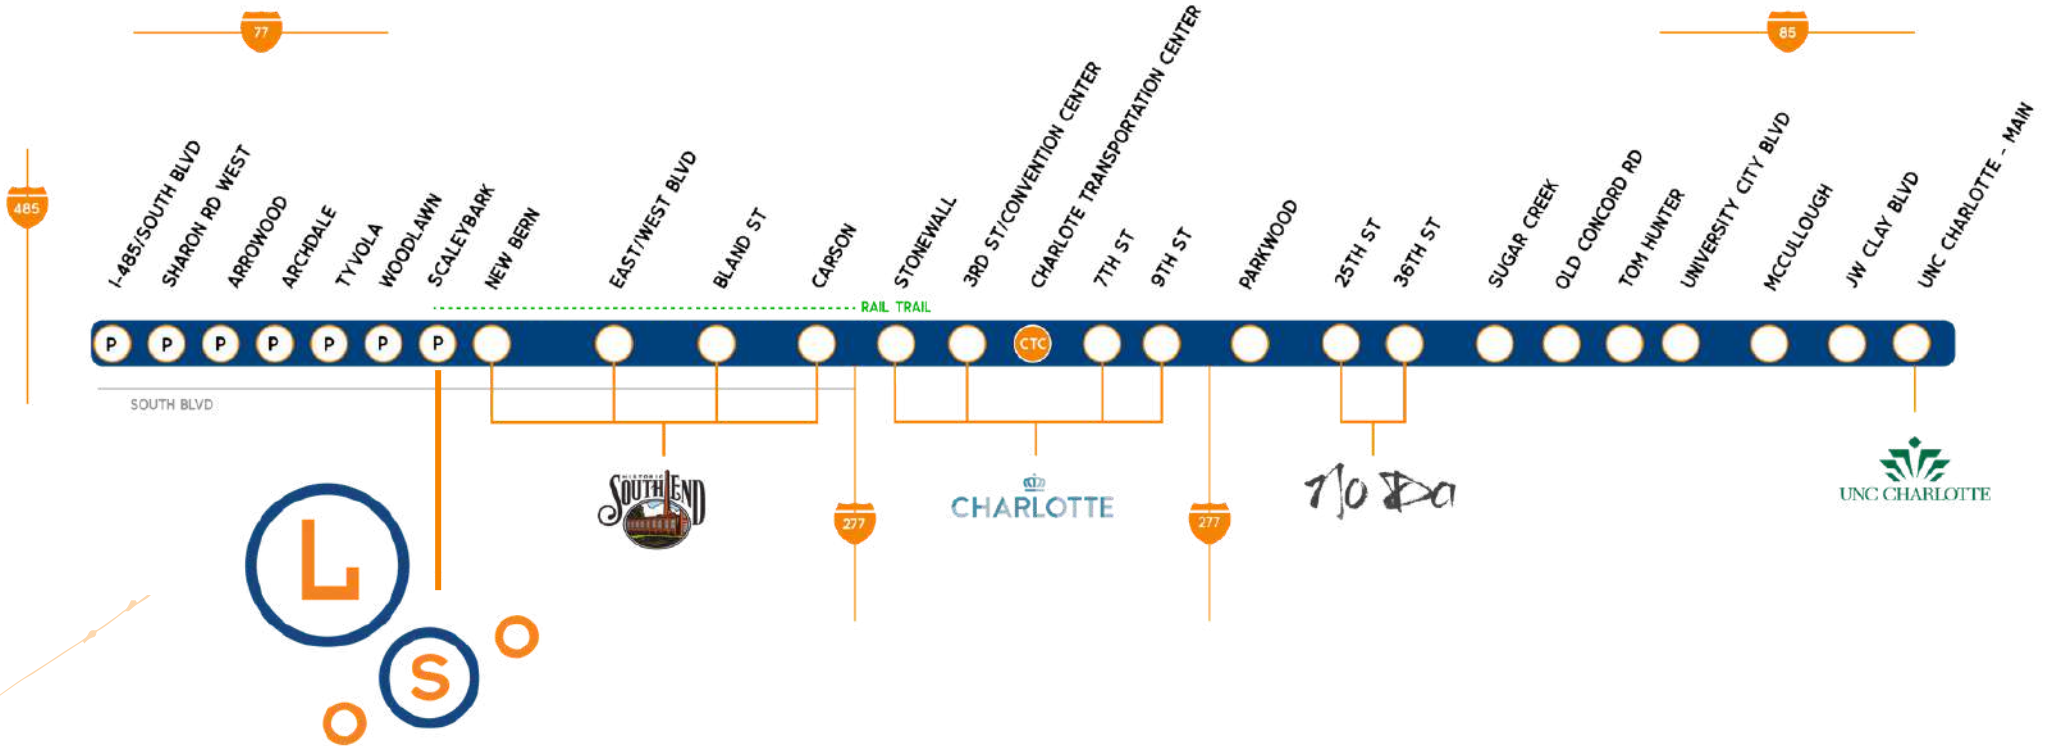

CHARLOTTE'S NEXT STOP IS HERE.

20 NEARBY BREWERIES + ENTERTAINMENT VENUES	10 NEW RESTAURANTS	1 MILLION SF PLANNED OFFICE SPACE	5,000+ RESIDENTS