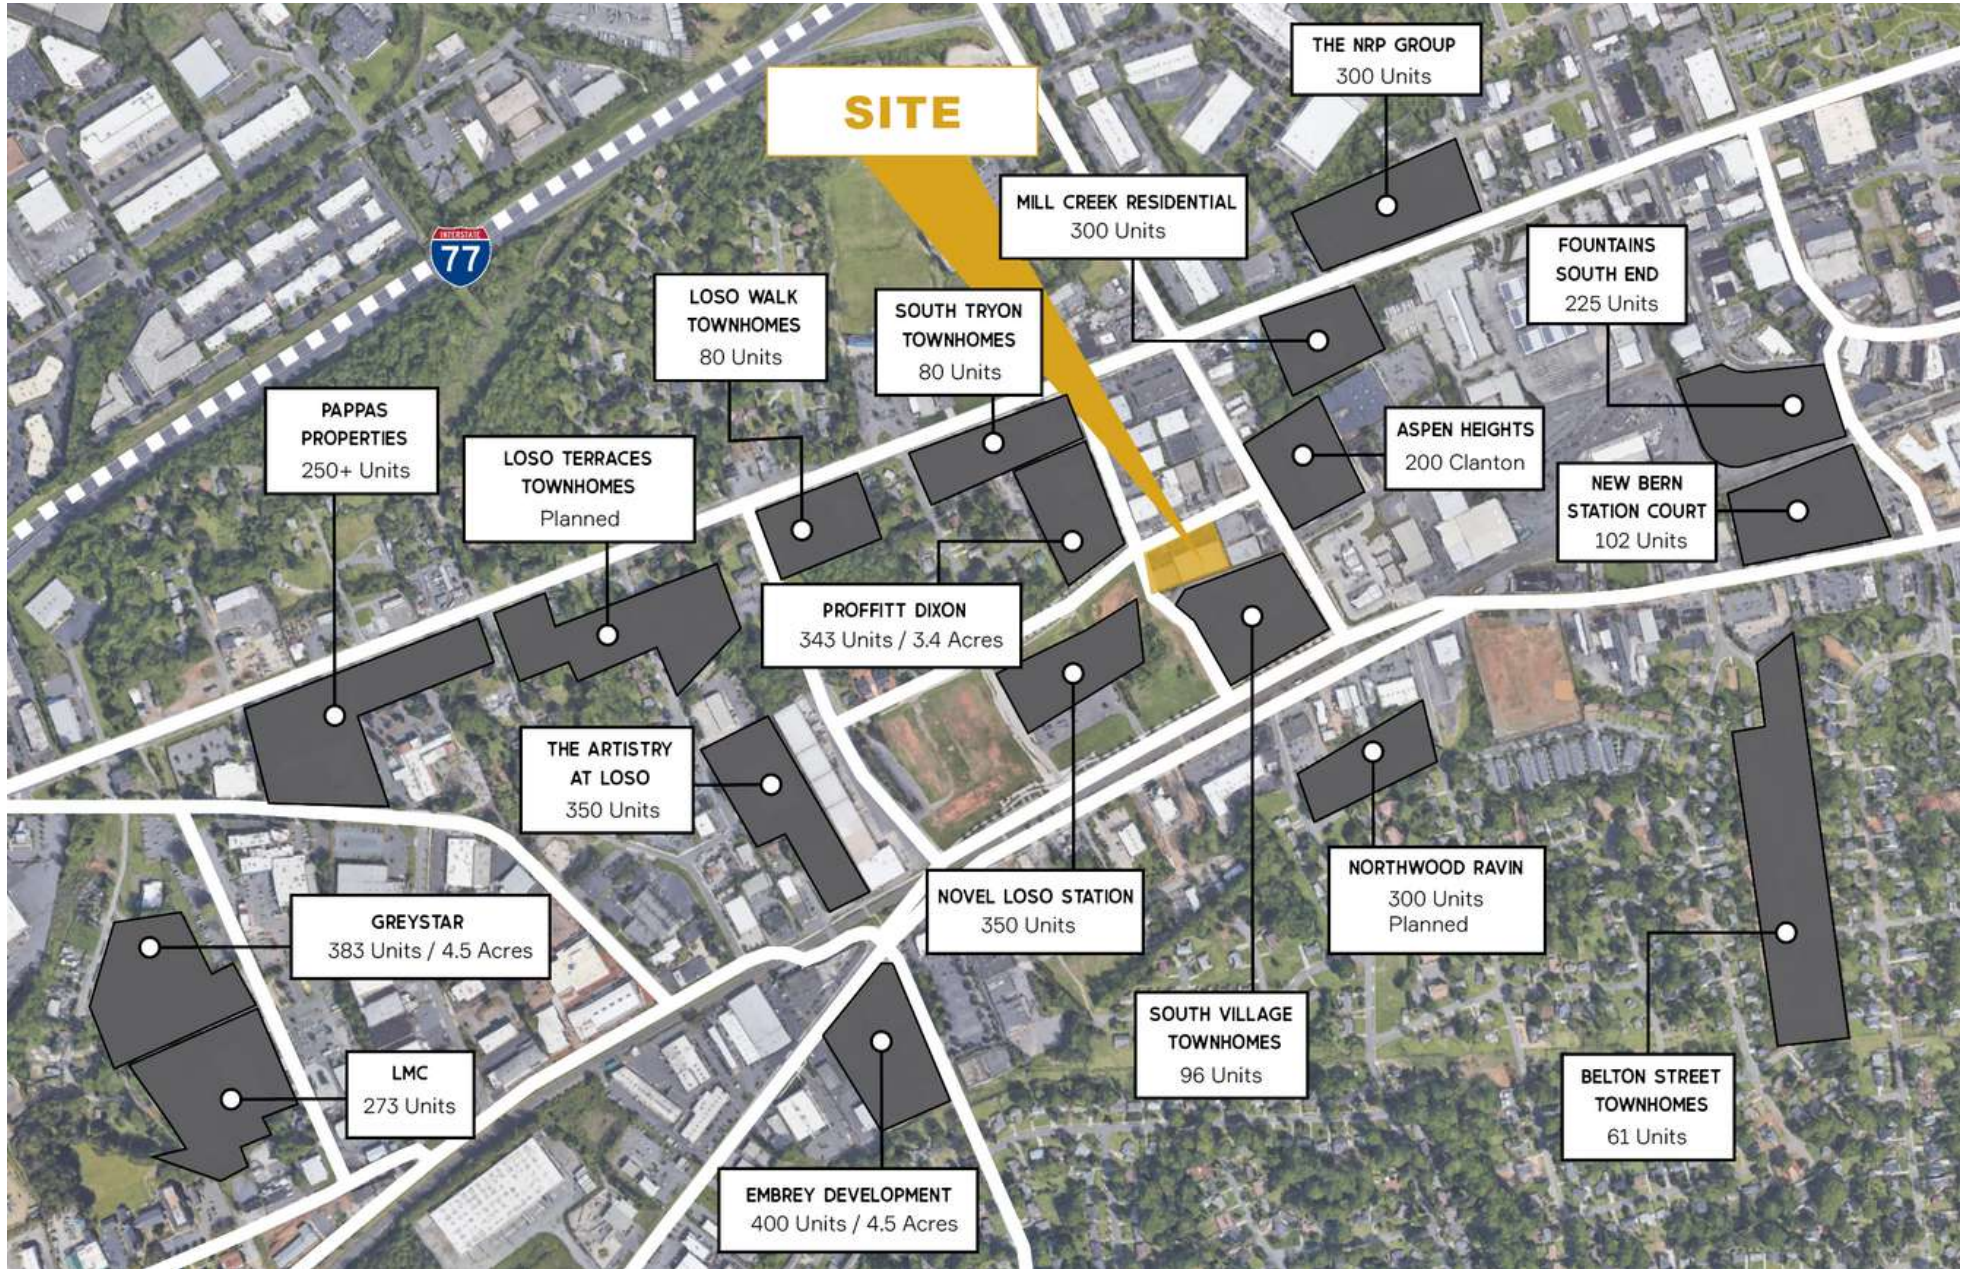

LoSo Village

3521 - 3539 DEWITT LN. CHARLOTTE, NC 28217

SPACE . FOR . LEASE . RETAIL .

PROPERTY DETAILS ▾

2,576

SF Available

Located in the LoSo
entertainment district

Delivers January 2023

Neighboring tenants
include: Supperclub South
End, Yama, The Everyday
Market and Phat Burrito

ORIENTATION MAP

3521 - 3539 DEWITT LN. CHARLOTTE, NC 28217

SITE PLAN ▾

● Available ● At Lease

RETAIL AERIAL

NEARBY RESIDENTIAL ▾

RETAIL AERIAL

Protagonist

Queen Park Social

Chef Alyssa's Kitchen

Lenny Boy

Gilde

Brewers @ 4001 Yancey

Olde Mecklenburg Brewery

The Everyday Market

Sugar Creek
Brewing Co.

GET IN TOUCH 

LoSo Village

3 5 2 1 - 3 5 3 9 D E W I T T L N .
C H A R L O T T E , N C 2 8 2 1 7

JAY MITCHENER

(704) 576-2772

jay@thriftcres.com