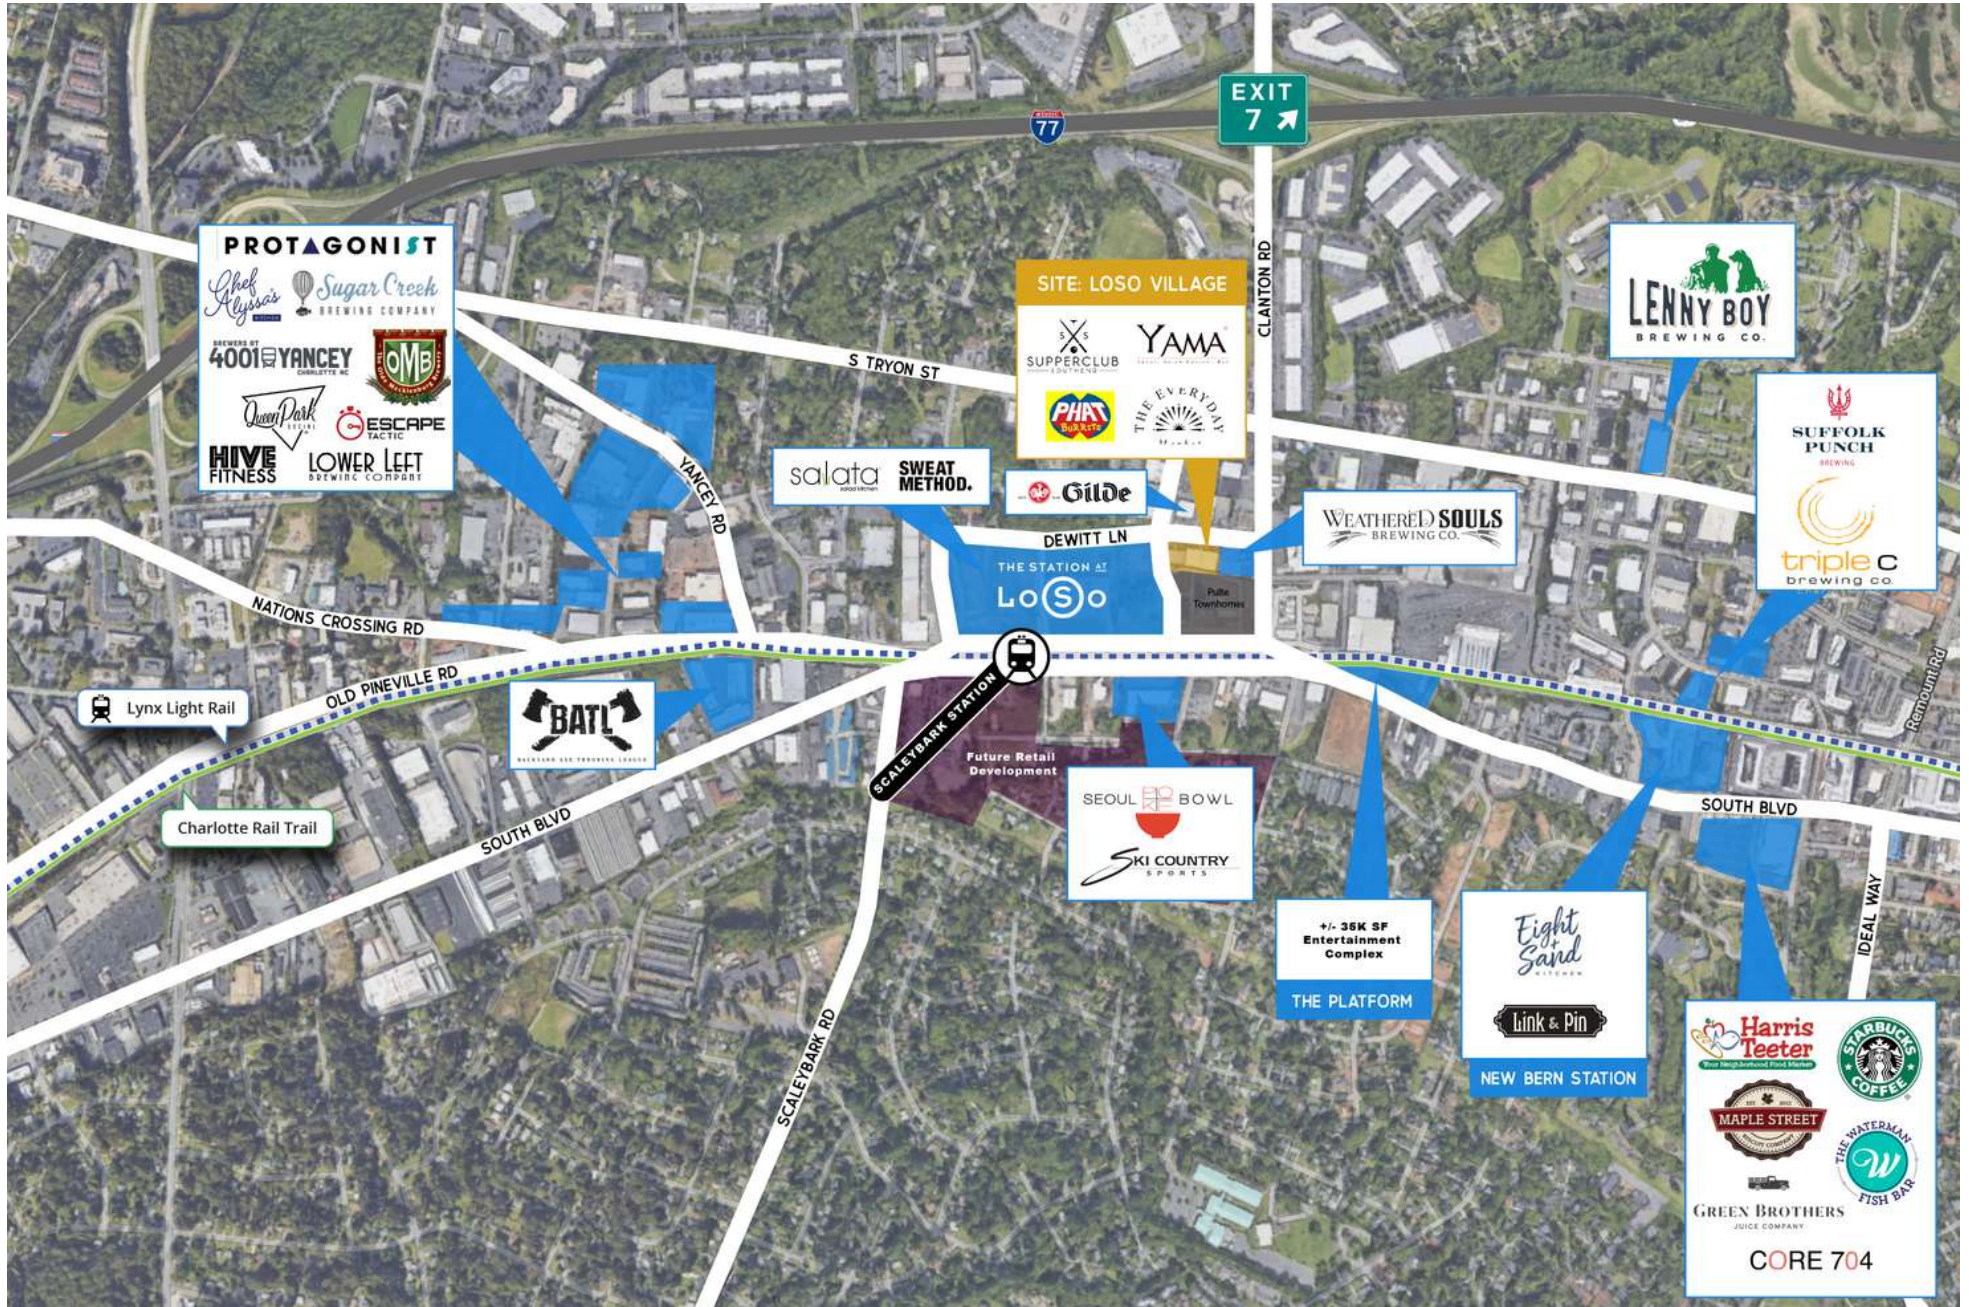

LoSo Village

3521 - 3539 DEWITT LN. CHARLOTTE, NC 28217

SPACE . FOR . LEASE . RETAIL .

PROPERTY DETAILS ▾

2,576

SF Available

Located in the LoSo
entertainment district

Delivers January 2023

Neighboring tenants
include: Supperclub South
End, Yama, The Everyday
Market and Phat Burrito

ORIENTATION MAP

3521 - 3539 DEWITT LN. CHARLOTTE, NC 28217

SITE PLAN ▾

● Available ● At Lease

RETAIL AERIAL

NEARBY RESIDENTIAL ▾

RETAIL AERIAL

Protagonist

Queen Park Social

Chef Alyssa's Kitchen

Lenny Boy

Gilde

Brewers @ 4001 Yancey

Olde Mecklenburg Brewery

The Everyday Market

Sugar Creek
Brewing Co.

GET IN TOUCH 

LoSo Village

3 5 2 1 - 3 5 3 9 D E W I T T L N .
C H A R L O T T E , N C 2 8 2 1 7

JAY MITCHENER

(704) 576-2772

jay@thriftcres.com